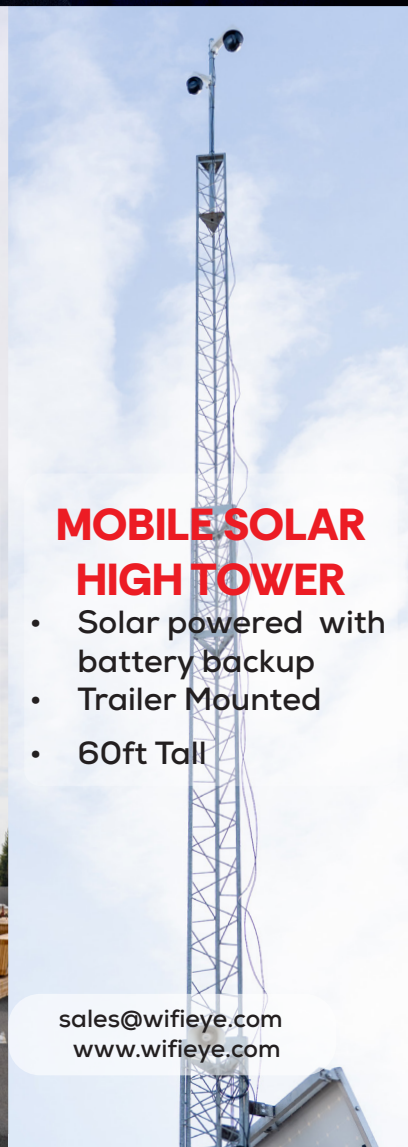

MOBILE SOLAR HIGH TOWER

- Solar powered with battery backup
- Trailer Mounted
- 60ft Tall

866.943.4393

wifieye

sales@wifieye.com
www.wifieye.com